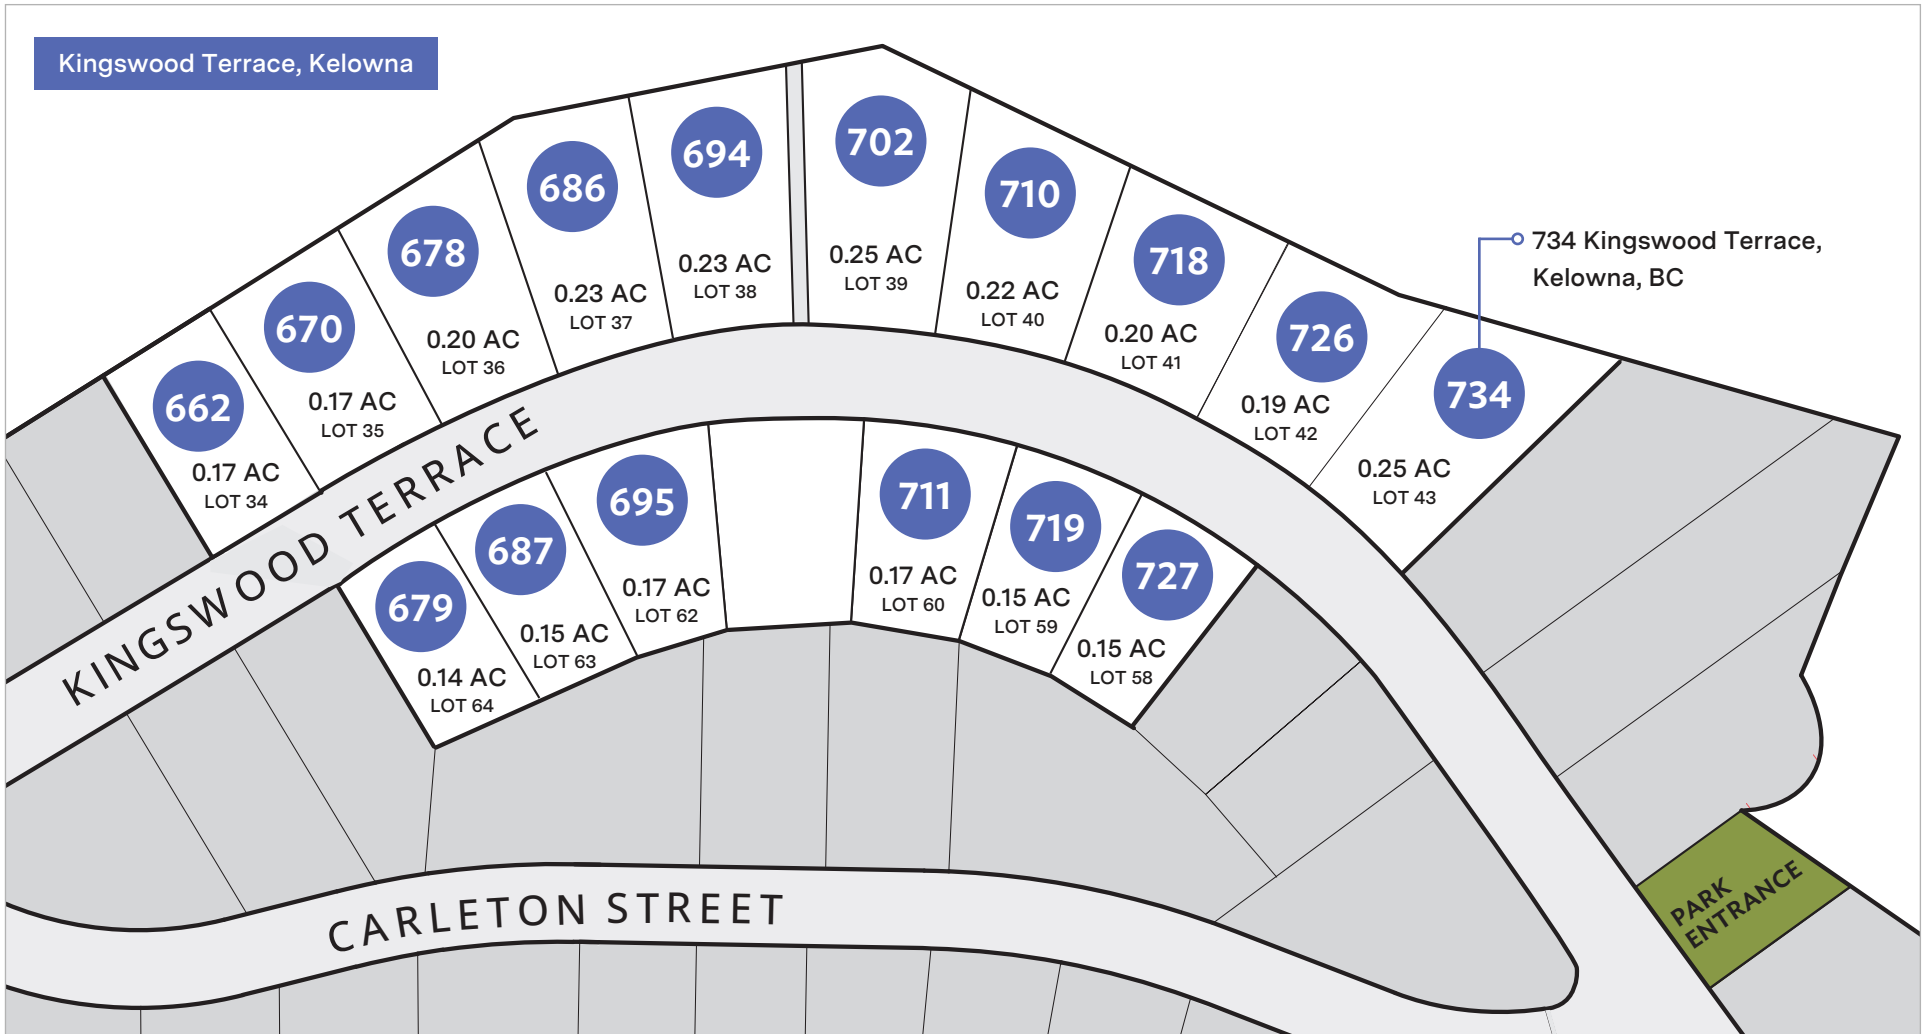

The Estates at University Heights

JANE HOFFMAN
REALTY

JODI HUBER
Personal Real Estate Corporation

jodi@janehoffman.com
250-718-7802

Unison
JANE HOFFMAN REALTY