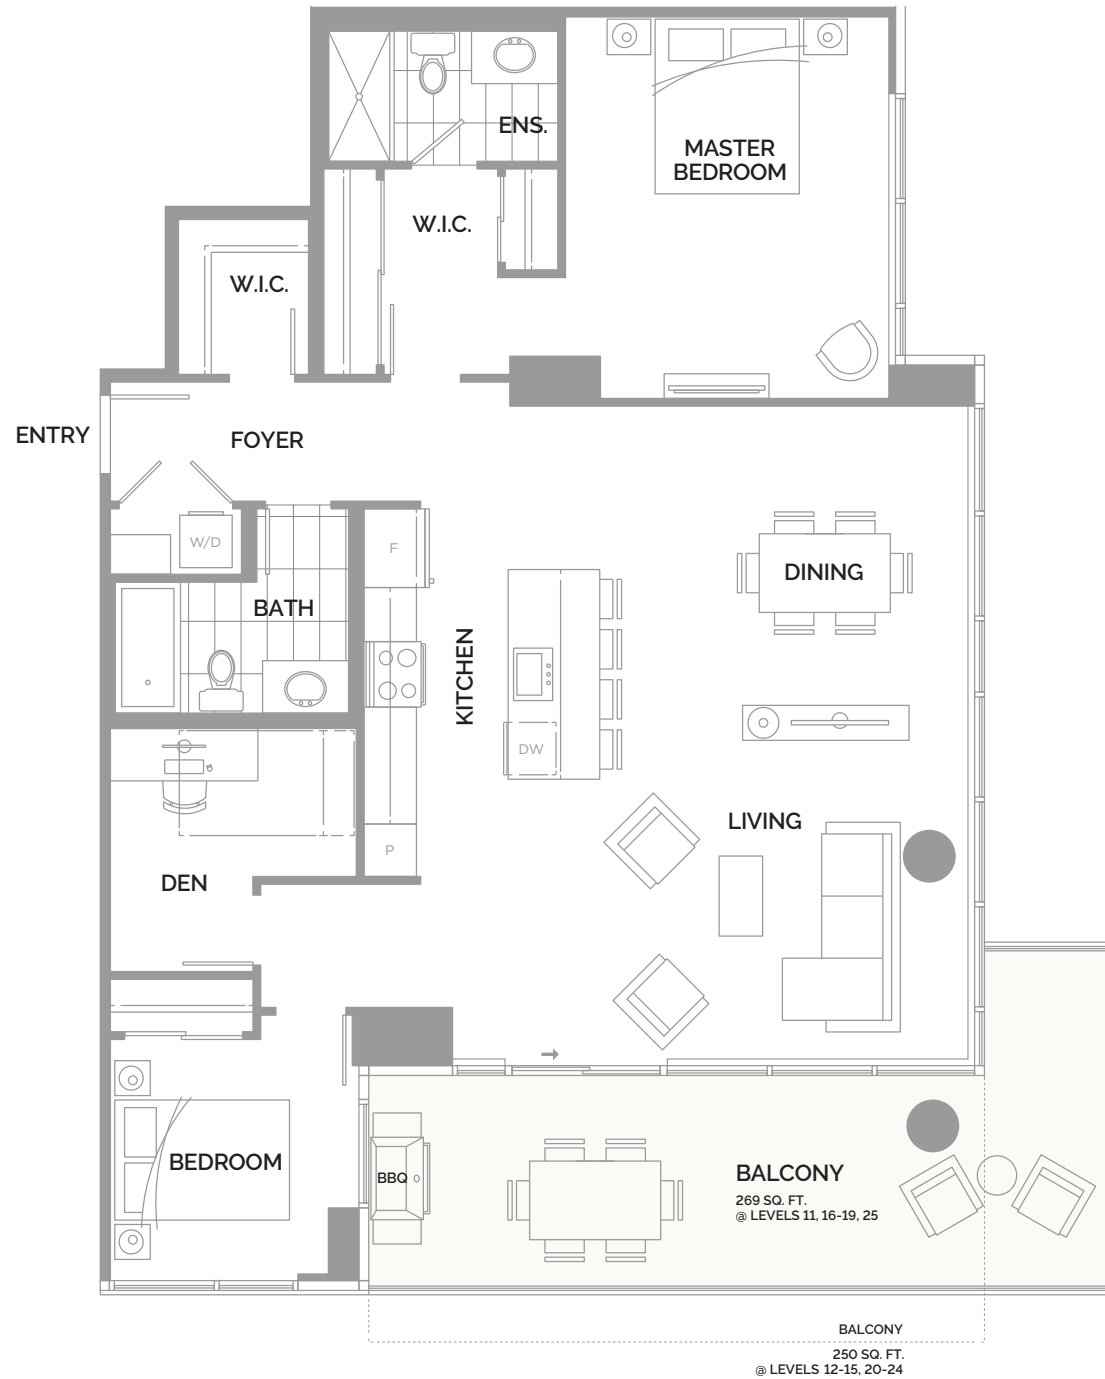

K

#2403

2 BEDROOM + DEN, 2 BATH

INTERIOR 1,298 SQ. FT.

EXTERIOR 250-269 SQ. FT.

TOTAL 1,548-1,567 SQ. FT.

LEVELS 11 - 25

BALCONY
269 SQ. FT.
@ LEVELS 11, 16-19, 25

BALCONY
250 SQ. FT.
@ LEVELS 12-15, 20-24