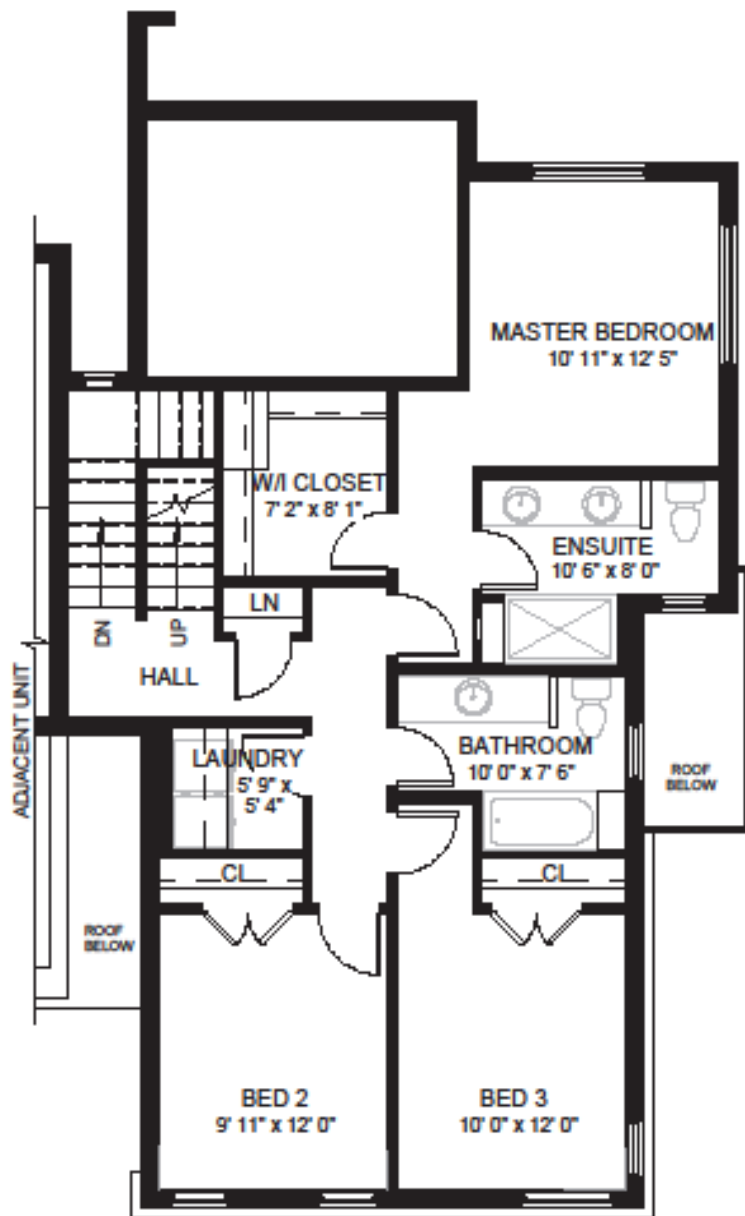

the
DALE
TRAILSIDE COMMONS

SWELL 2B
1868 sq ft

3 BEDROOM
2.5 BATHROOM

LEVEL 1 | 705 sq ft

FACTION
PROPERTY

Prices, Dimensions, sizes, specifications, layouts, and materials are approximate only and subject to change without notice. Window sizes, layouts, configurations, may vary from home to home.

This is not an offering for sale. Any such offerings may only be made with a Disclosure Statement, E & O.E.

SWELL 2B
1868 sq ft

3 BEDROOM
2.5 BATHROOM

LEVEL 2 | 910 sq ft

Prices, Dimensions, sizes, specifications, layouts, and materials are approximate only and subject to change without notice. Window sizes, layouts, configurations, may vary from home to home.

This is not an offering for sale. Any such offerings may only be made with a Disclosure Statement, E & O.E.

SWELL 2B
1868 sq ft

3 BEDROOM
2.5 BATHROOM

LEVEL 3 | 253 sq ft

KEYPLAN

FACTION
A B J L E

Prices, Dimensions, sizes, specifications, layouts, and materials are approximate only and subject to change without notice. Window sizes, layouts, configurations, may vary from home to home.