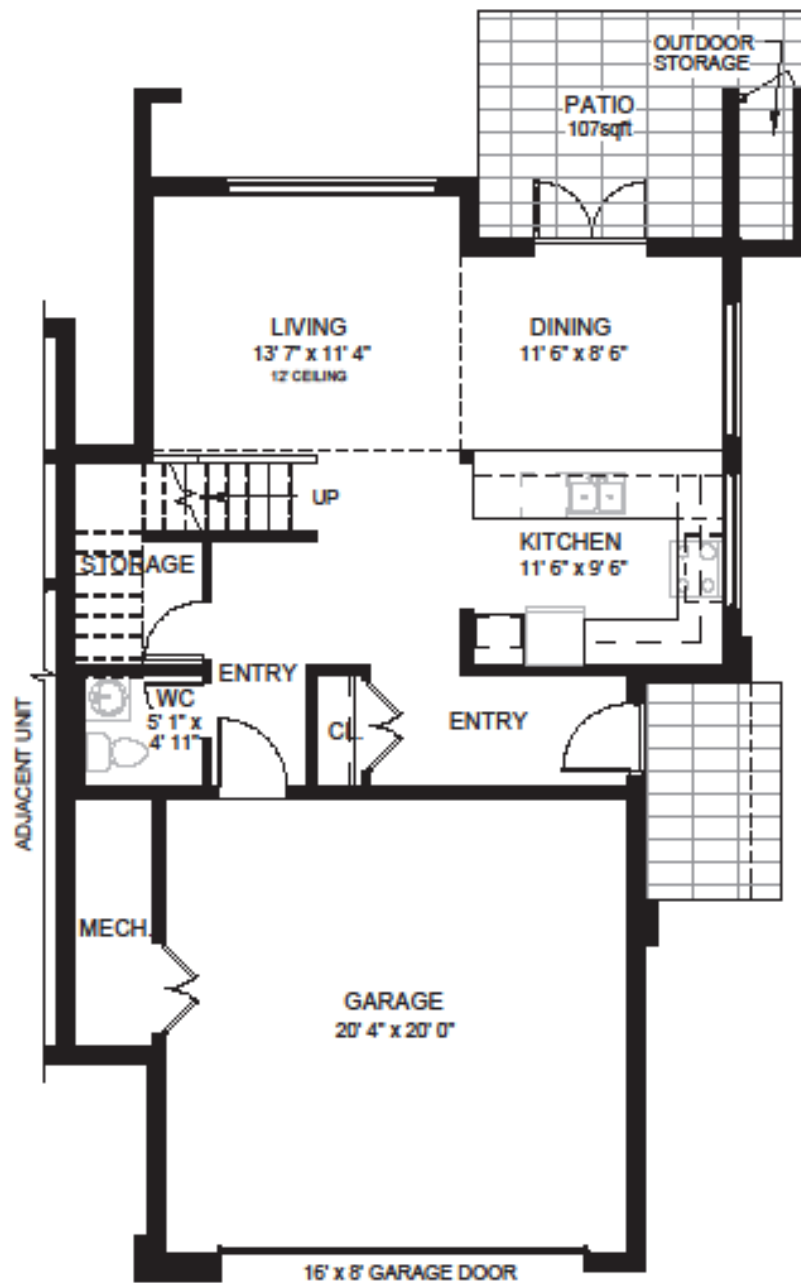

the
DALE
TRAILSIDE COMMONS

SWELL 2B
1868 sq ft

3 BEDROOM
2.5 BATHROOM

LEVEL 1 | 705 sq ft

FACTION
PROPERTY

Prices, Dimensions, sizes, specifications, layouts, and materials are approximate only and subject to change without notice. Window sizes, layouts, configurations, may vary from home to home.

This is not an offering for sale. Any such offerings may only be made with a Disclosure Statement, E & O.E.

SWELL 2B
1868 sq ft

3 BEDROOM
2.5 BATHROOM

LEVEL 2 | 910 sq ft

Prices, Dimensions, sizes, specifications, layouts, and materials are approximate only and subject to change without notice. Window sizes, layouts, configurations, may vary from home to home.

This is not an offering for sale. Any such offerings may only be made with a Disclosure Statement, E & O.E.

SWELL 2B
1868 sq ft

3 BEDROOM
2.5 BATHROOM

LEVEL 3 | 253 sq ft

KEYPLAN

FACTION
A B J L E

Prices, Dimensions, sizes, specifications, layouts, and materials are approximate only and subject to change without notice. Window sizes, layouts, configurations, may vary from home to home.