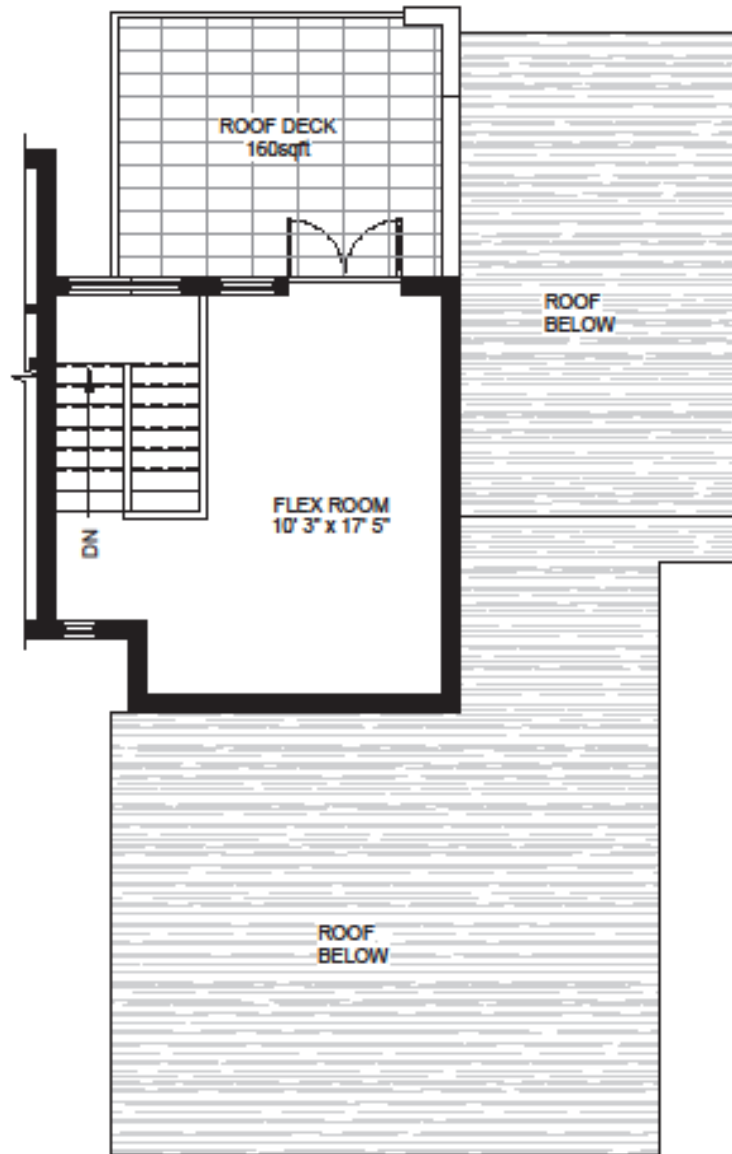

the
DALE
TRAILSIDE COMMONS

SWELL 2B
1868 sq ft

3 BEDROOM
2.5 BATHROOM

LEVEL 1 | 705 sq ft

FACTION
PROPERTY

Prices, Dimensions, sizes, specifications, layouts, and materials are approximate only and subject to change without notice. Window sizes, layouts, configurations, may vary from home to home.

This is not an offering for sale. Any such offerings may only be made with a Disclosure Statement, E & O.E.

SWELL 2B
1868 sq ft

3 BEDROOM
2.5 BATHROOM

LEVEL 2 | 910 sq ft

Prices, Dimensions, sizes, specifications, layouts, and materials are approximate only and subject to change without notice. Window sizes, layouts, configurations, may vary from home to home.

This is not an offering for sale. Any such offerings may only be made with a Disclosure Statement, E & O.E.

SWELL 2B
1868 sq ft

3 BEDROOM
2.5 BATHROOM

LEVEL 3 | 253 sq ft

KEYPLAN

FACTION
A B J L E

Prices, Dimensions, sizes, specifications, layouts, and materials are approximate only and subject to change without notice. Window sizes, layouts, configurations, may vary from home to home.