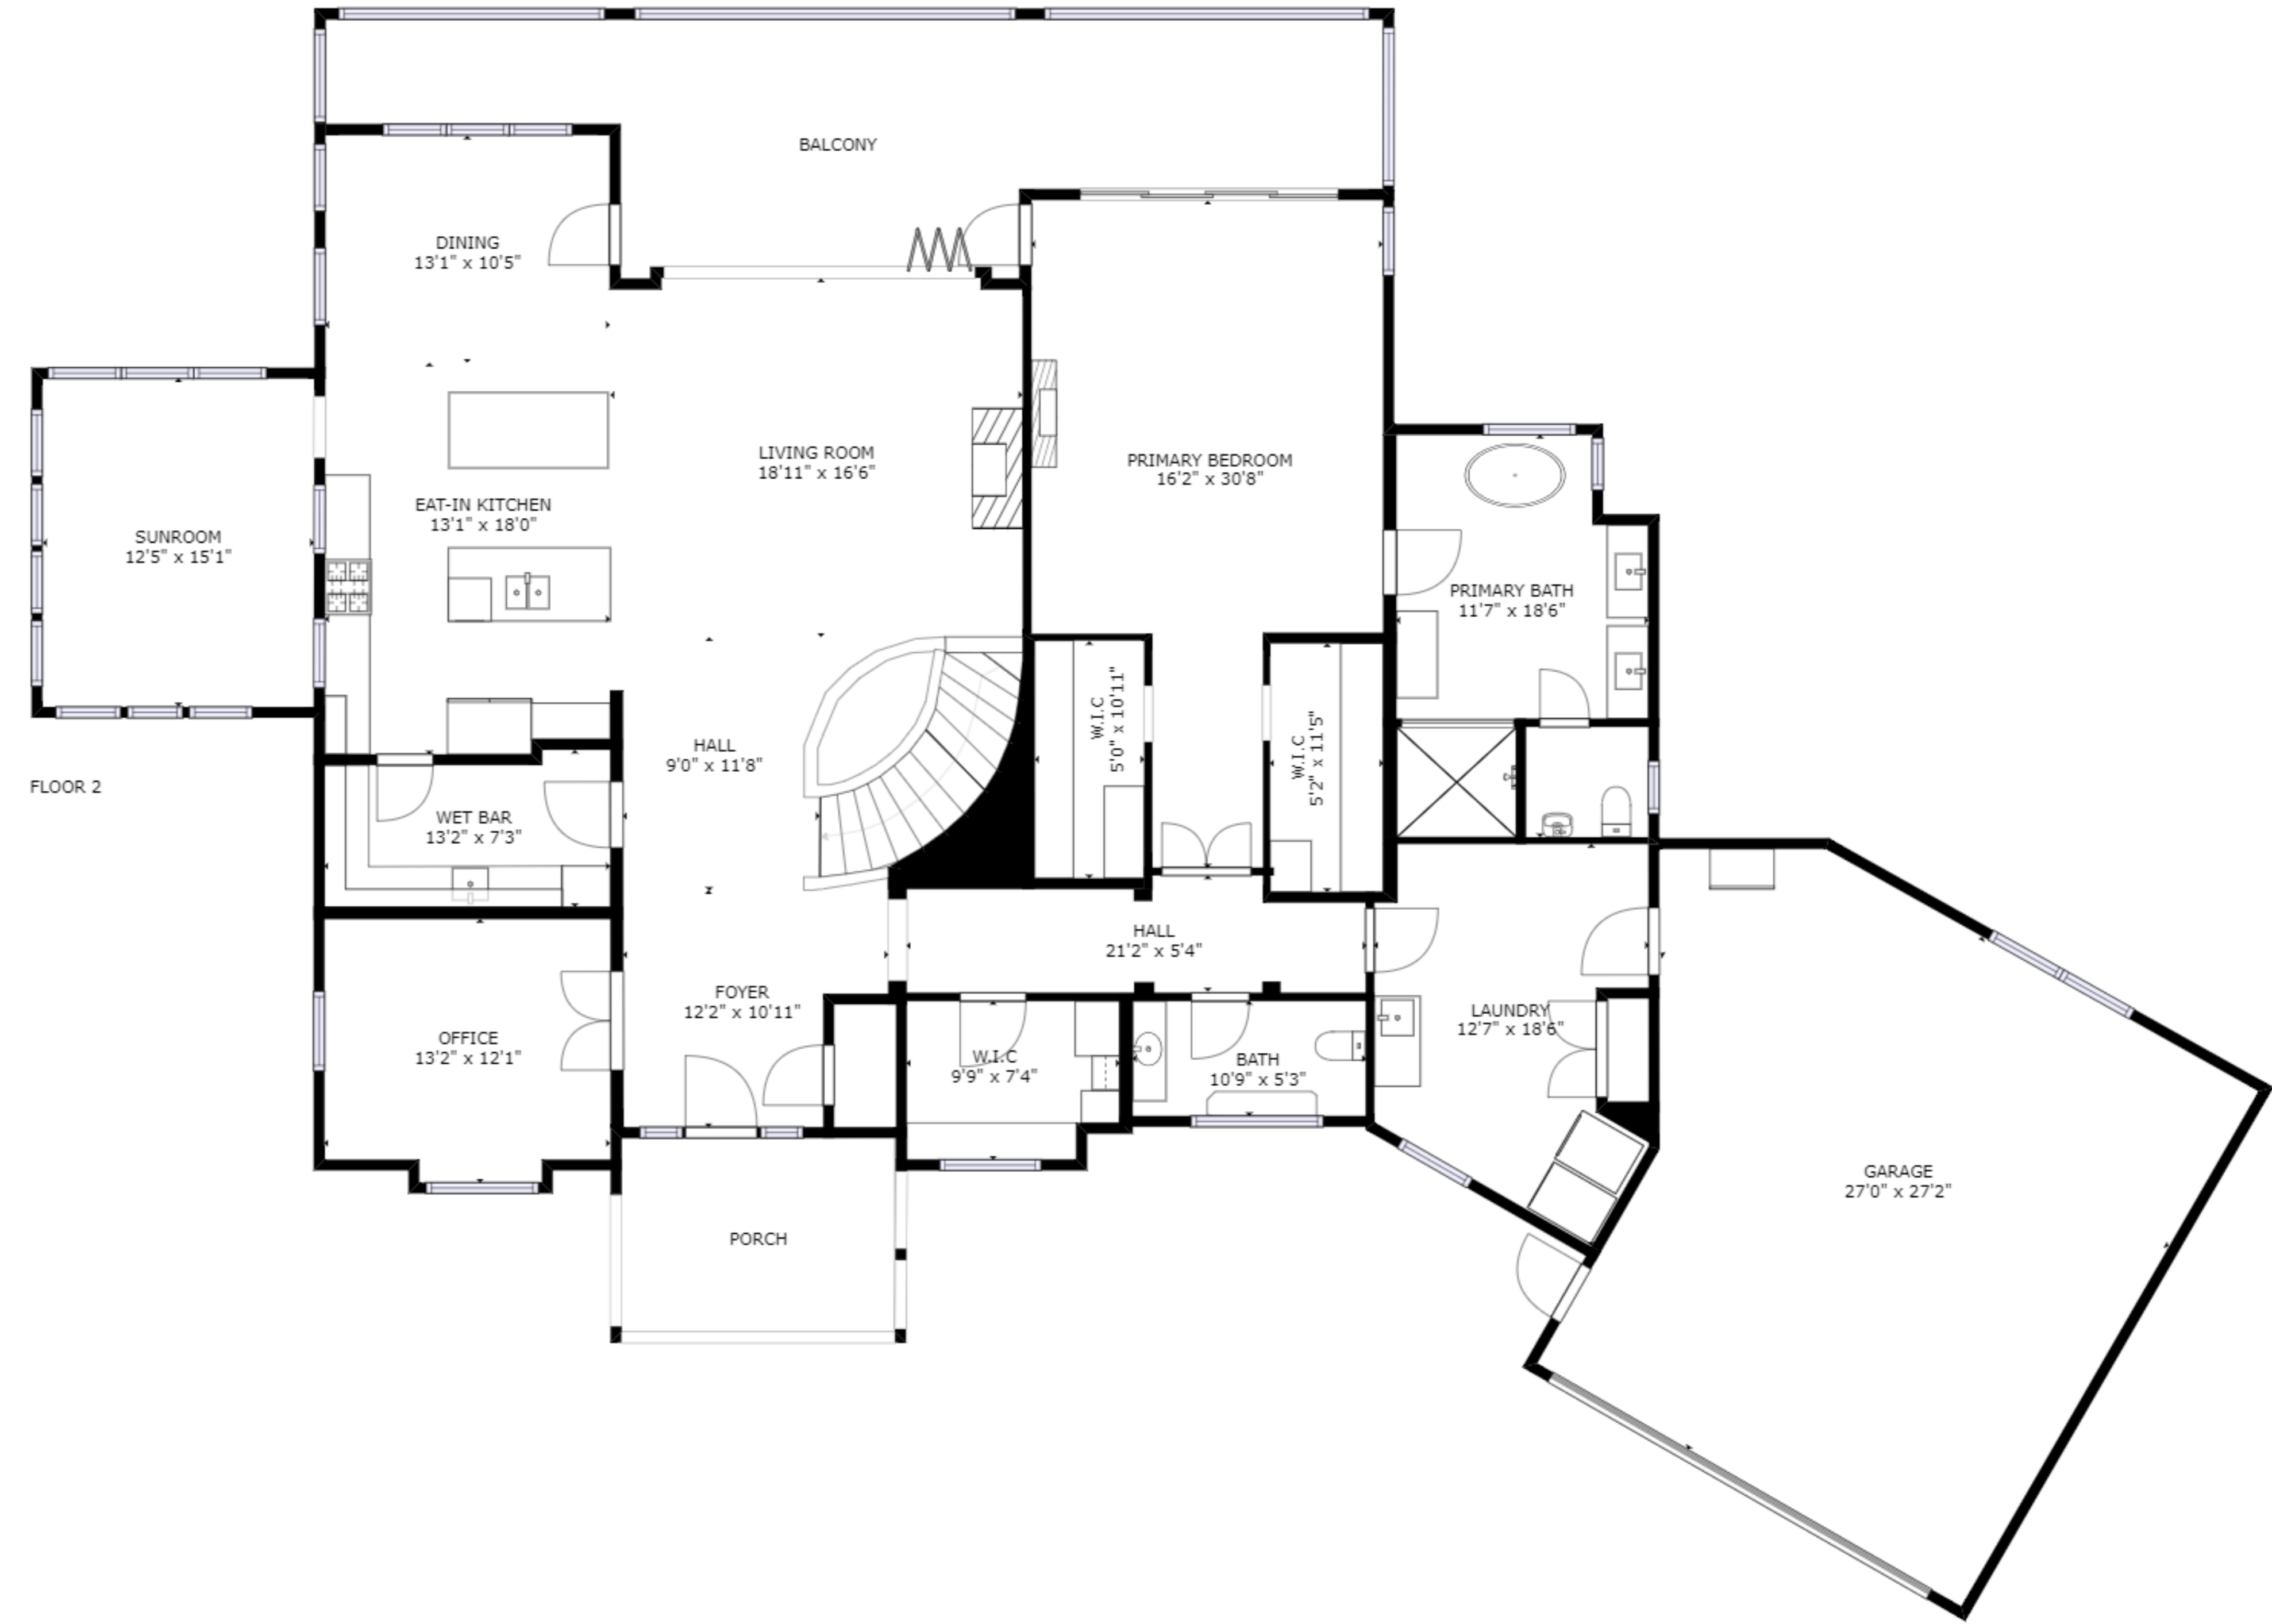

FLOOR 1

FLOOR 2

GROSS INTERNAL AREA  
 FLOOR 1: 2414 sq. ft, FLOOR 2: 2792 sq. ft  
 EXCLUDED AREAS: , GARAGE: 1273 sq. ft  
 TOTAL: 5206 sq. ft

SIZES AND DIMENSIONS ARE APPROXIMATE, ACTUAL MAY VARY.

GROSS INTERNAL AREA  
 FLOOR 1: 80 sq. ft, FLOOR 2: 718 sq. ft  
 TOTAL: 798 sq. ft  
 SIZES AND DIMENSIONS ARE APPROXIMATE, ACTUAL MAY VARY.