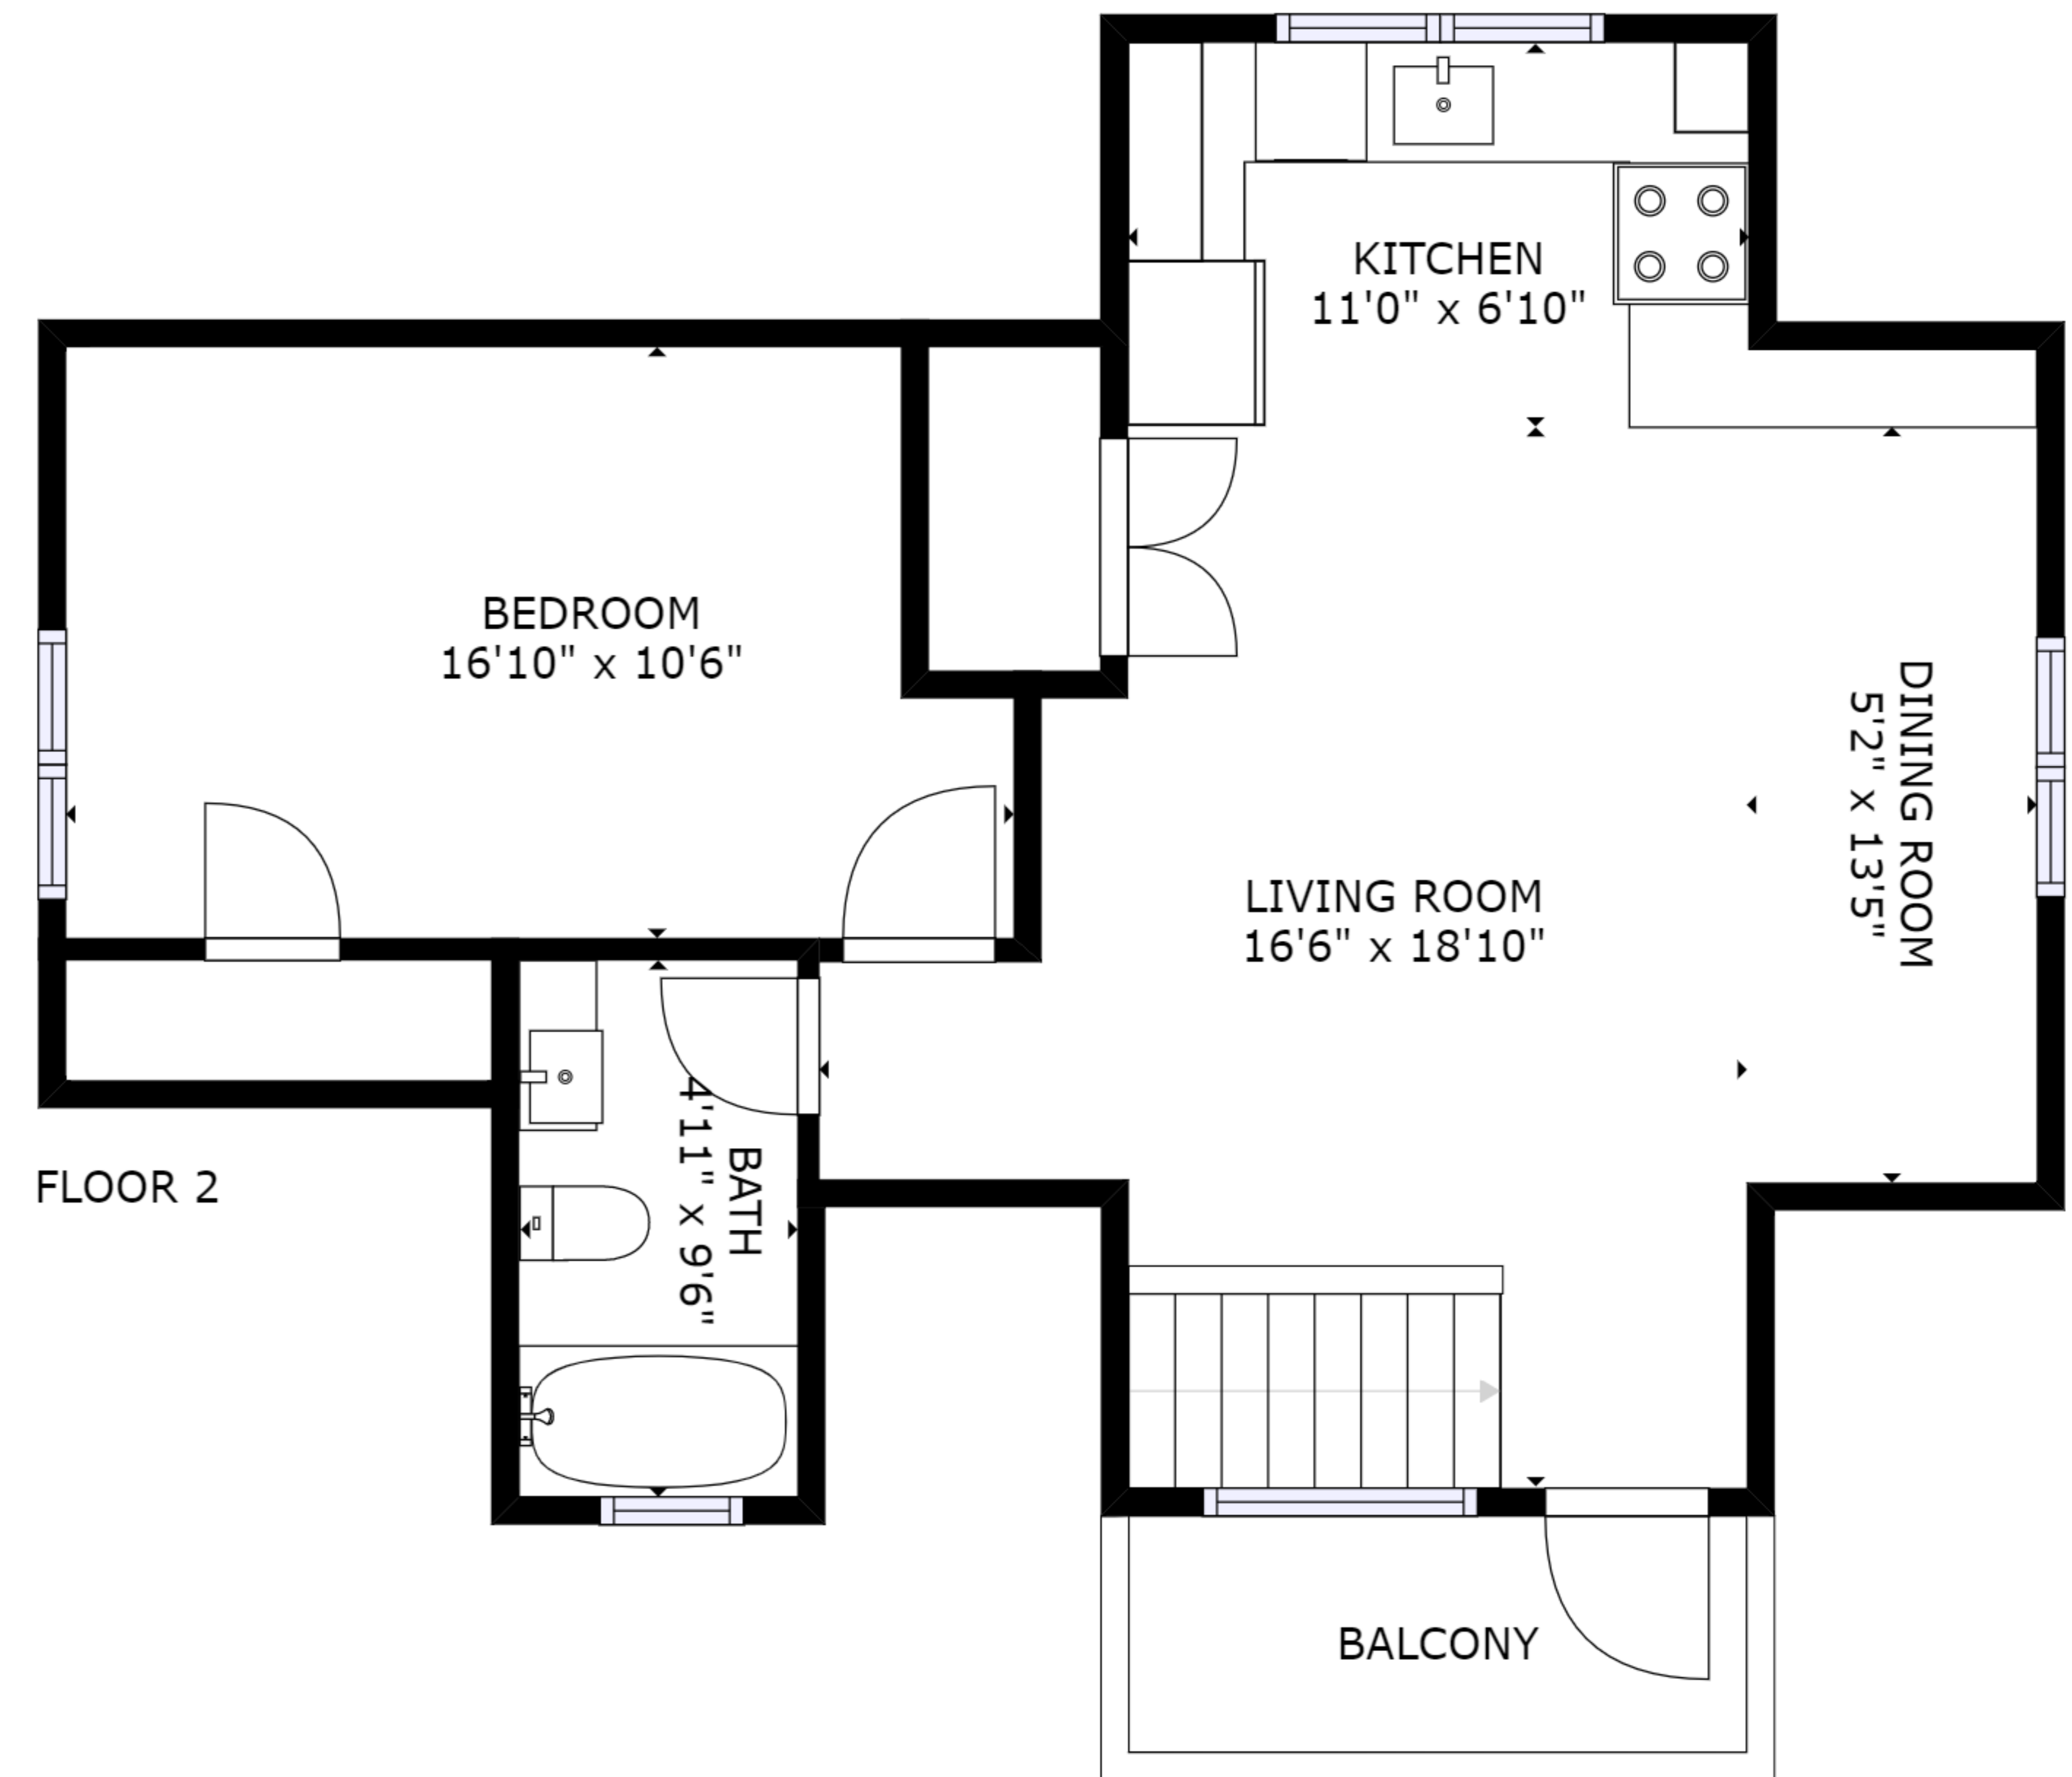

FLOOR 1

FLOOR 2

GROSS INTERNAL AREA  
 FLOOR 1: 2414 sq. ft, FLOOR 2: 2792 sq. ft  
 EXCLUDED AREAS: , GARAGE: 1273 sq. ft  
 TOTAL: 5206 sq. ft

SIZES AND DIMENSIONS ARE APPROXIMATE, ACTUAL MAY VARY.

GROSS INTERNAL AREA  
 FLOOR 1: 80 sq. ft, FLOOR 2: 718 sq. ft  
 TOTAL: 798 sq. ft  
 SIZES AND DIMENSIONS ARE APPROXIMATE, ACTUAL MAY VARY.