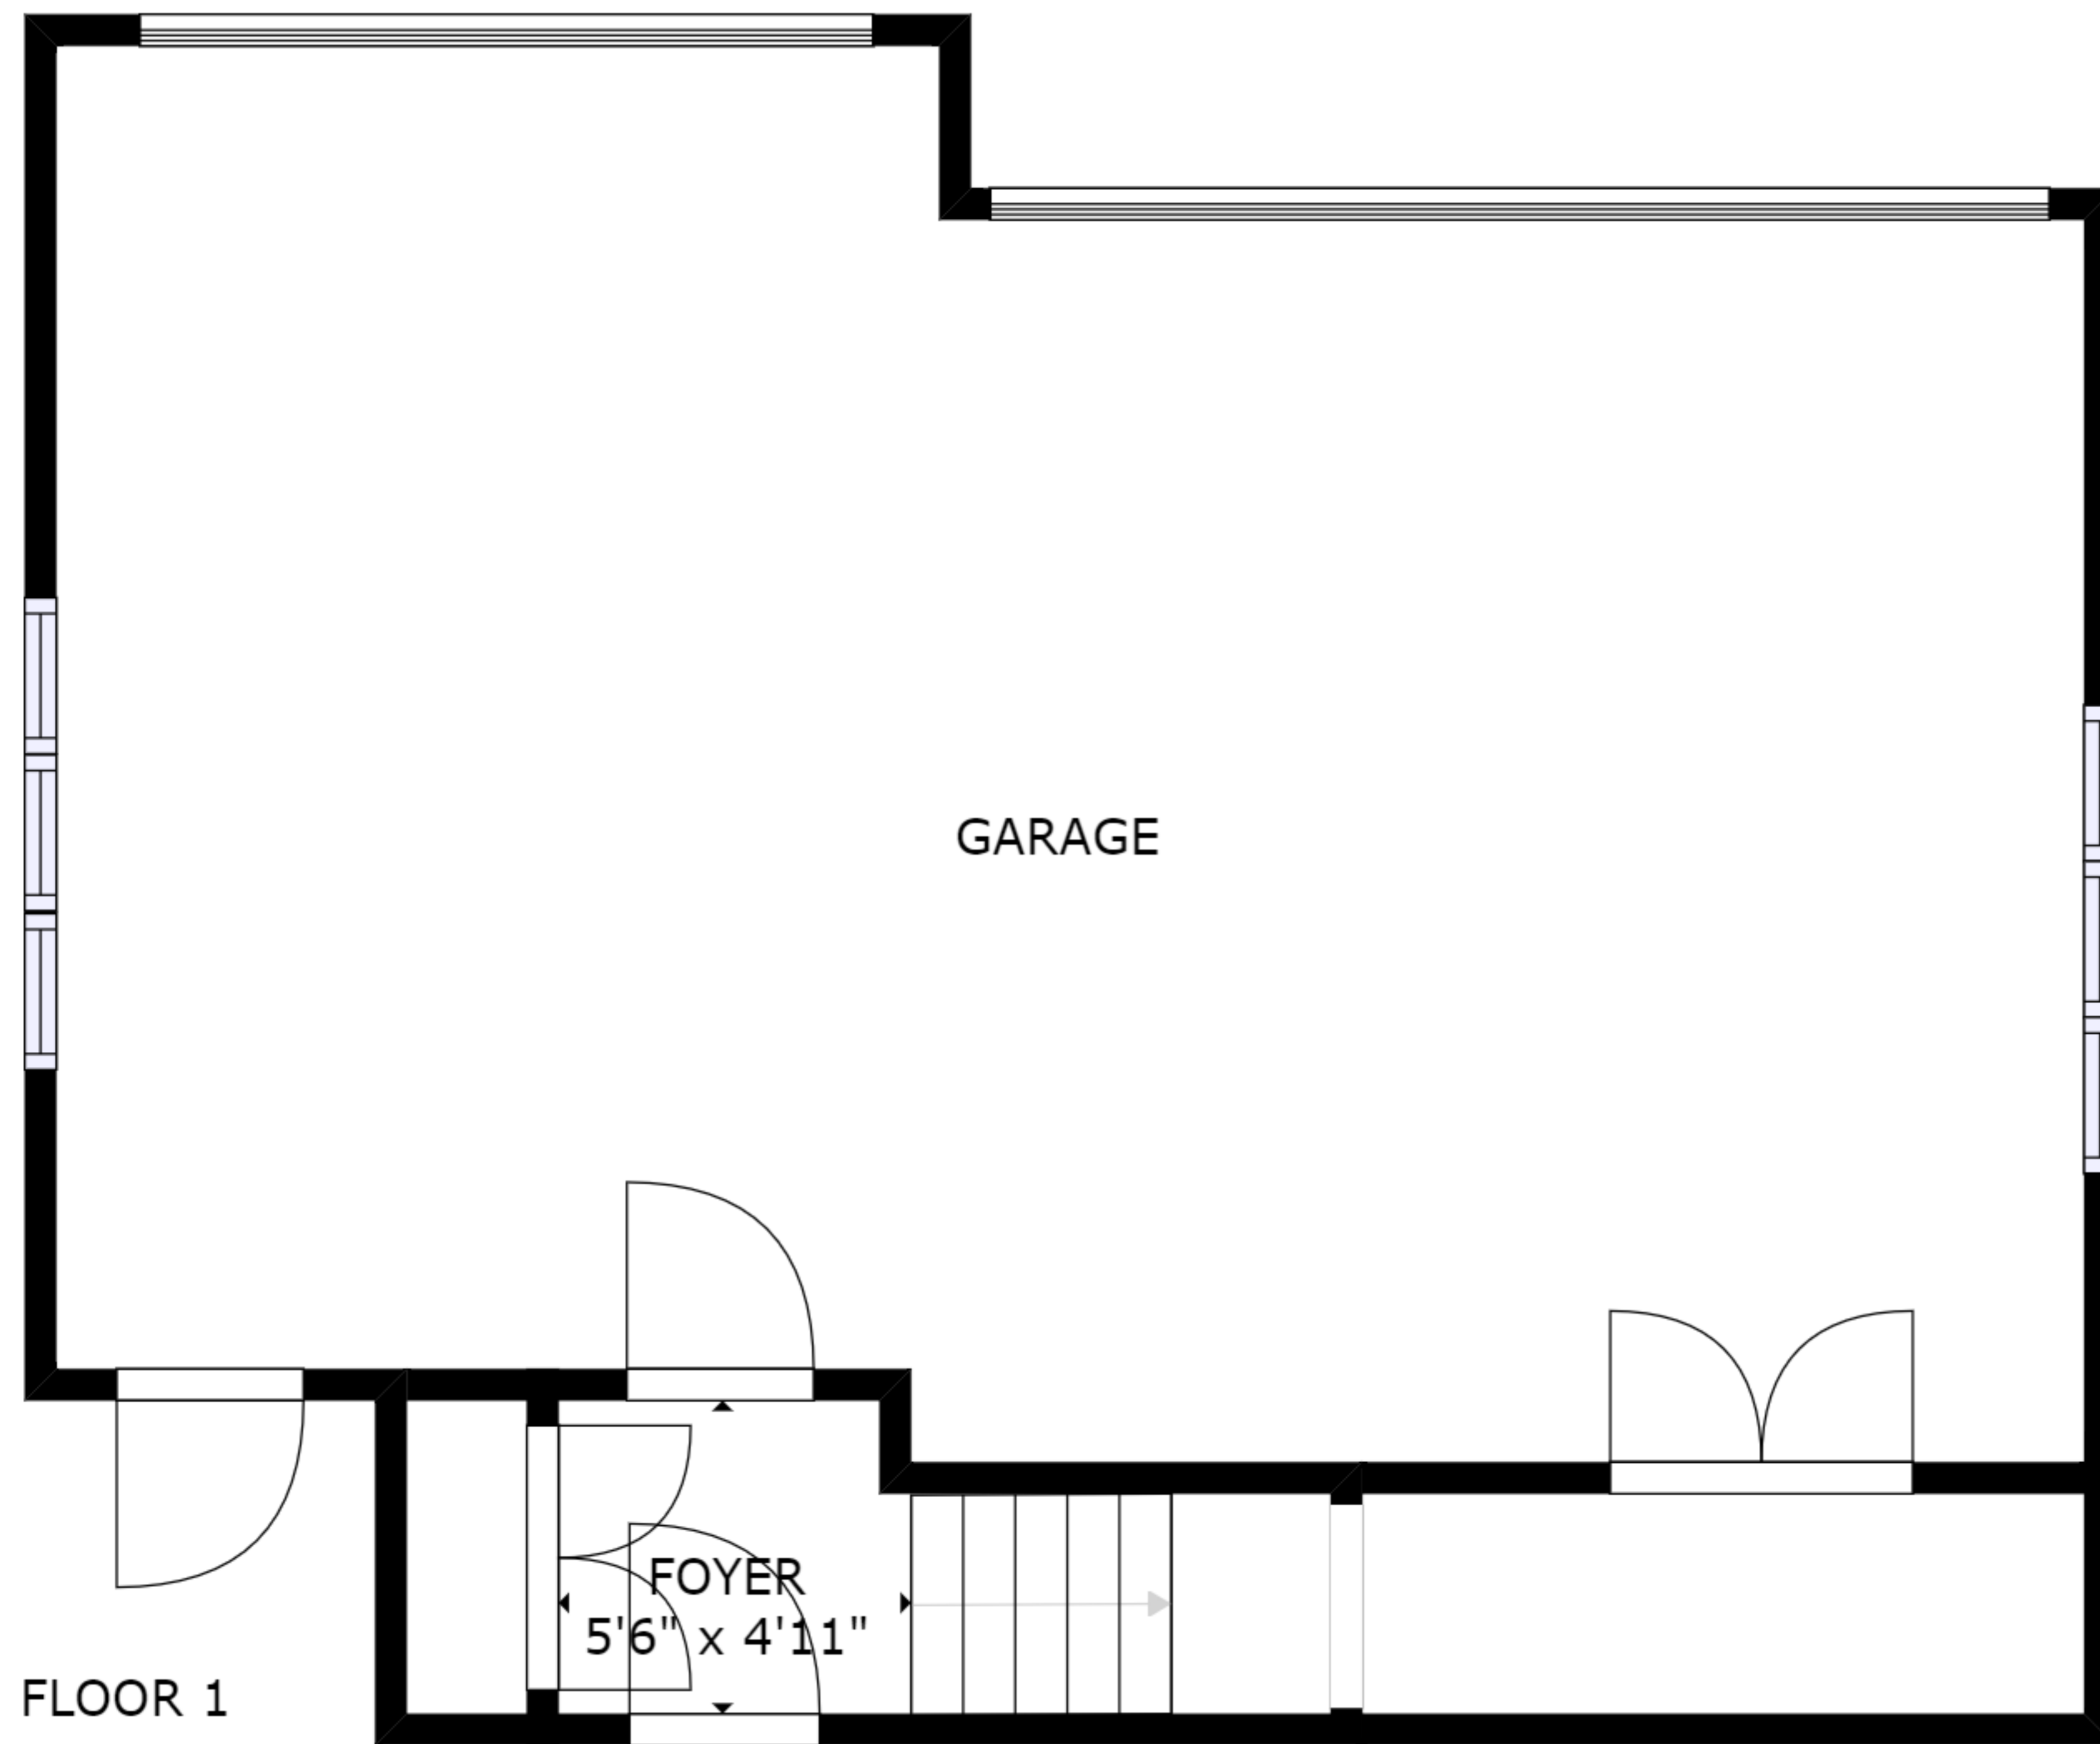

FLOOR 1

FLOOR 2

GROSS INTERNAL AREA  
 FLOOR 1: 2414 sq. ft, FLOOR 2: 2792 sq. ft  
 EXCLUDED AREAS: , GARAGE: 1273 sq. ft  
 TOTAL: 5206 sq. ft

SIZES AND DIMENSIONS ARE APPROXIMATE, ACTUAL MAY VARY.

GROSS INTERNAL AREA  
 FLOOR 1: 80 sq. ft, FLOOR 2: 718 sq. ft  
 TOTAL: 798 sq. ft  
 SIZES AND DIMENSIONS ARE APPROXIMATE, ACTUAL MAY VARY.